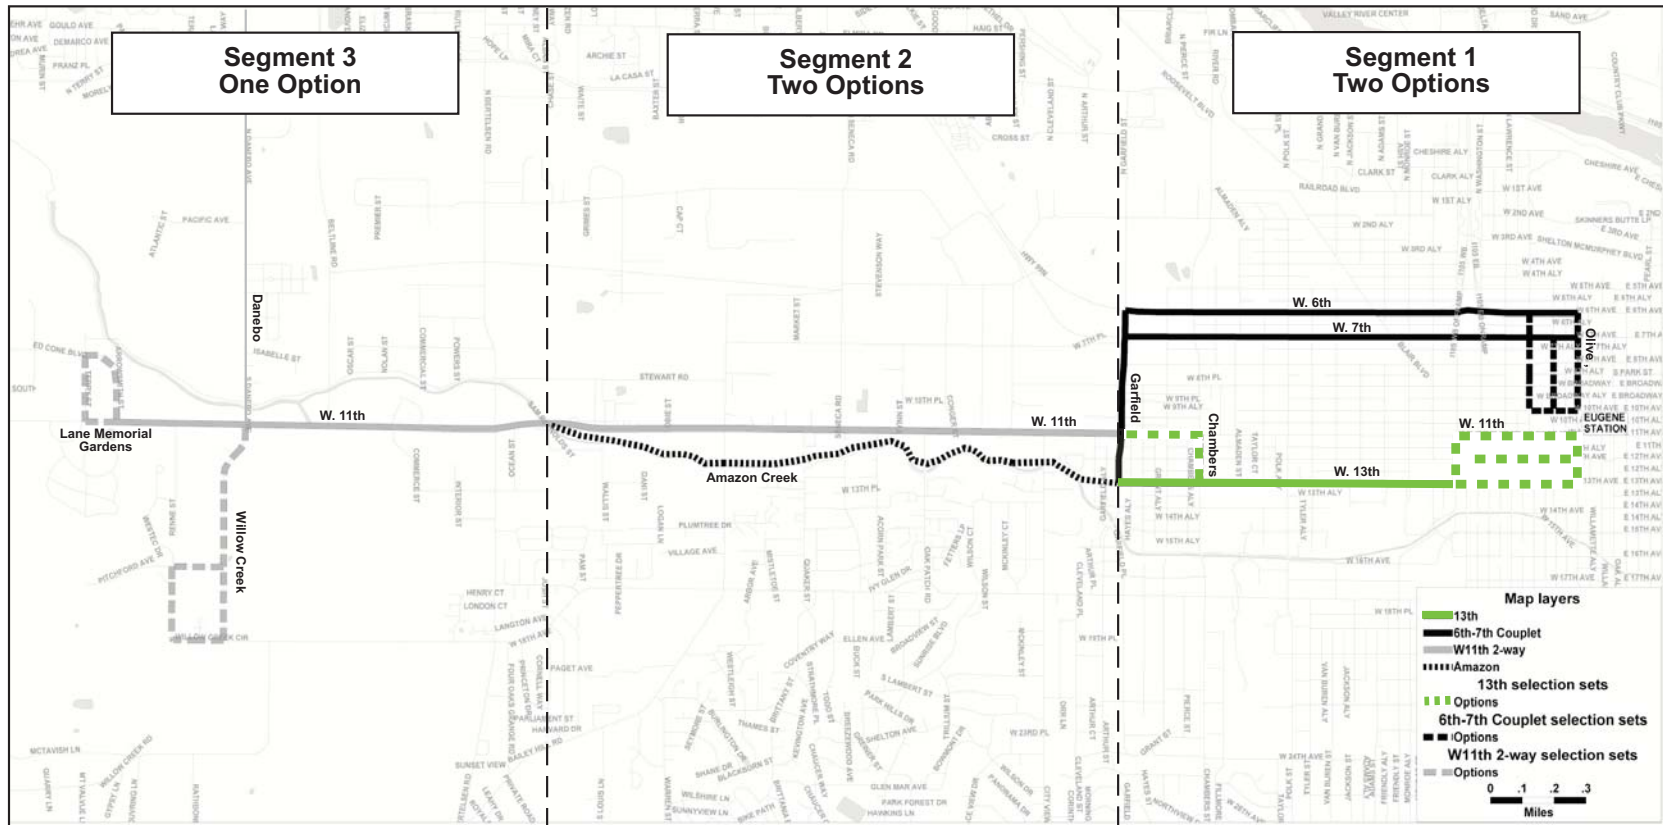

Prsrt Std
US Postage
Paid
Eugene OR
Permit No. 267

EmX West Eugene Extension: Proposed Range of Alternatives for Further Study

Lane Transit District recently brought together a variety of engineers and architects to develop a proposed range of alternatives for further study. These alternatives are reflected on the map above.