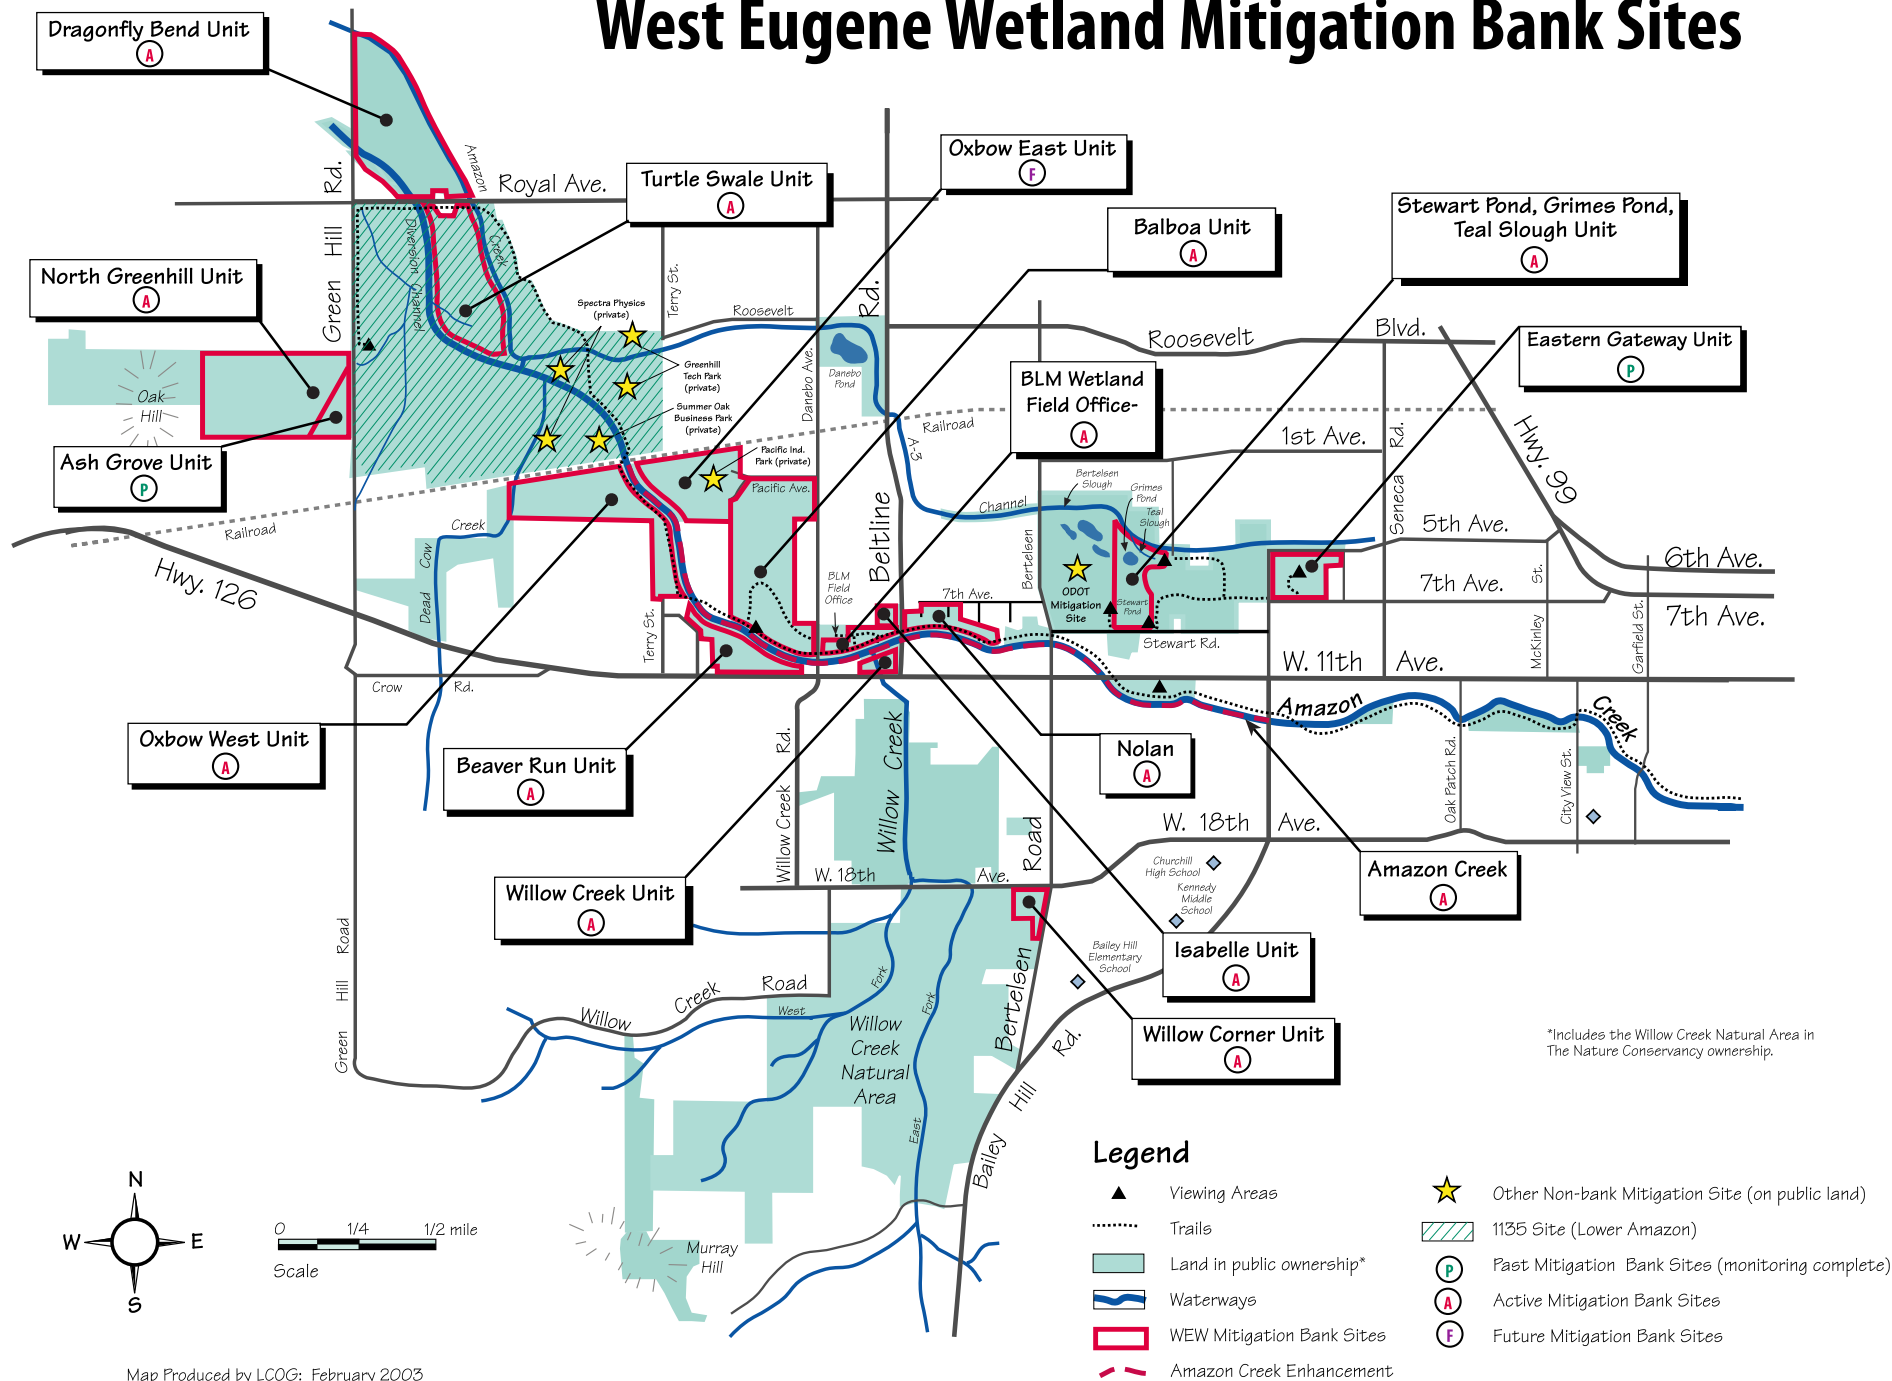

West Eugene Wetland Mitigation Bank Sites

Map Produced by LCOG: February 2003